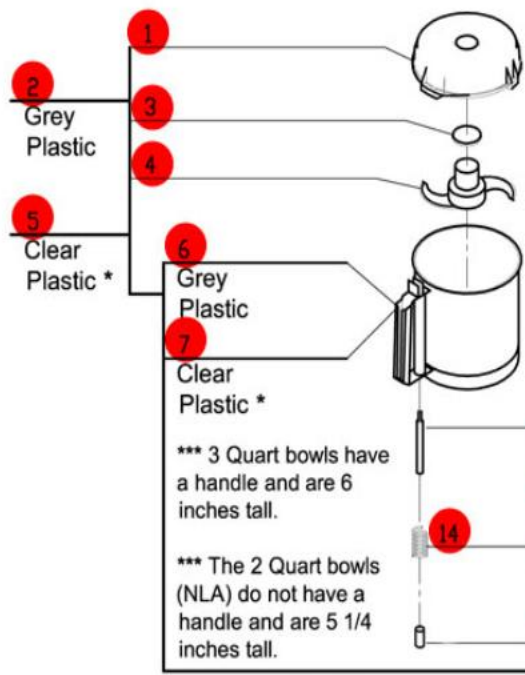

Serial Number Series-R2xxxxx Also,-230xxxxx03

1-Speed, 120 Volt, 1 Phase, 60Hz., 1/2 HP.  
1725 RPM, 7 Amps

\* If ordering the R2N with the clear bowl, order model number R2NCLR.

\* If ordering the R2B (bowl only) with the clear bowl, order model number R2BCLR

Grey Plastic  
Clear Plastic \*

\*\*\* 3 Quart bowls have a handle and are 6 inches tall.  
\*\*\* The 2 Quart bowls (NLA) do not have a handle and are 5 1/4 inches tall.

- 12 Pin Assembly
- 13 Grey Plastic (3 qt) \*\*\*
- 14 Pin Assembly
- 15 Clear Plastic (3 qt) \*\*\*
- 16 Pin Assembly
- 17 White Plastic (2 qt) \*\*\*
- 18 Clear Plastic (2 qt) \*\*\*