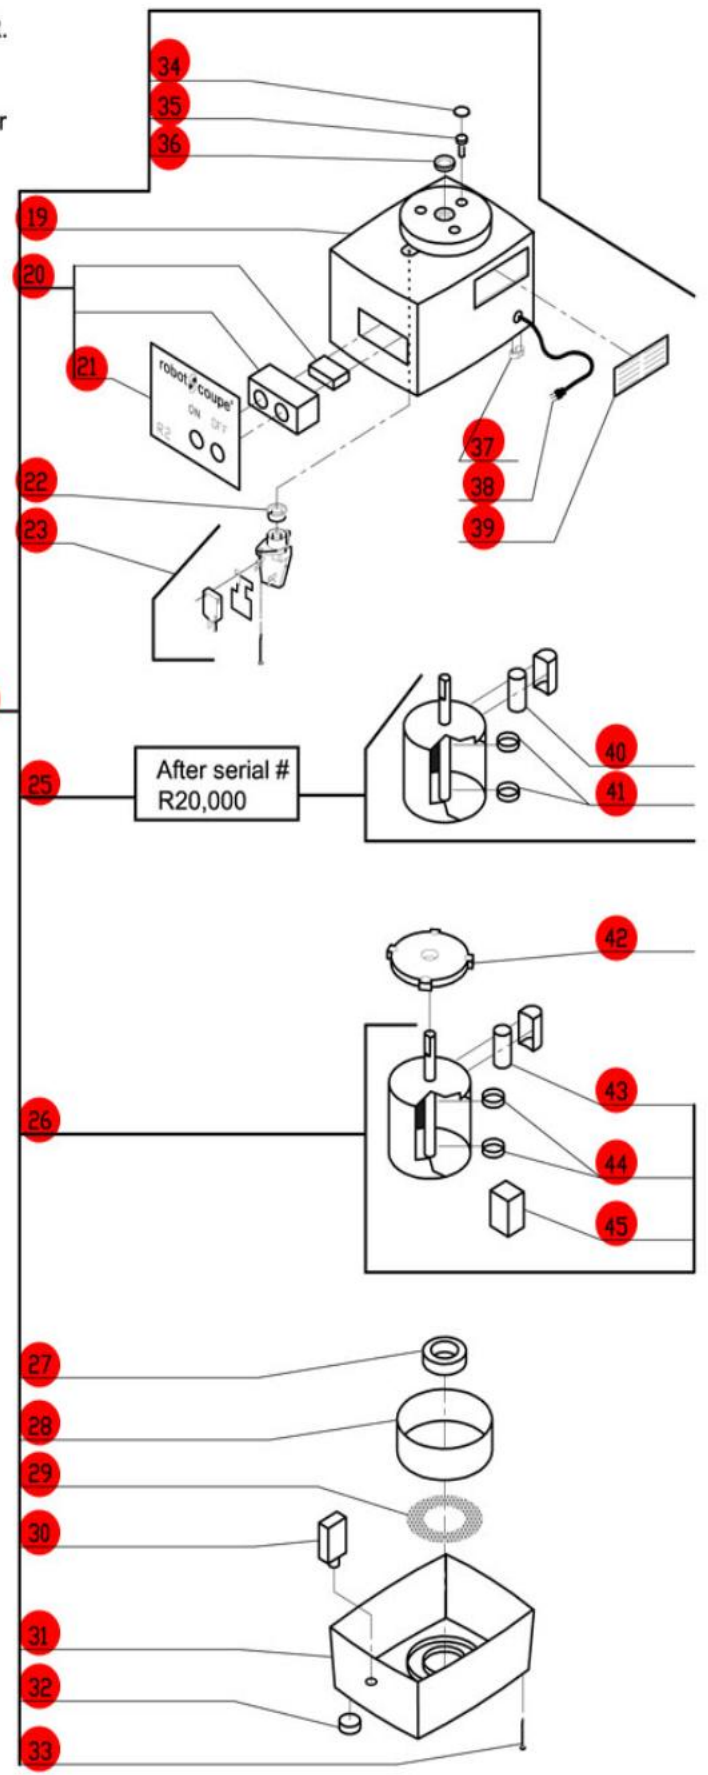

Serial Number Series-R2xxxxx Also,-230xxxxx03

1-Speed, 120 Volt, 1 Phase, 60Hz., 1/2 HP.  
1725 RPM, 7 Amps

\* If ordering the R2N with the clear bowl, order model number R2NCLR.

\* If ordering the R2B (bowl only) with the clear bowl, order model number R2BCLR

Grey Plastic  
Clear Plastic \*

\*\*\* 3 Quart bowls have a handle and are 6 inches tall.  
\*\*\* The 2 Quart bowls (NLA) do not have a handle and are 5 1/4 inches tall.

- 12 Pin Assembly
- 13 Grey Plastic (3 qt) \*\*\*
- 14 Pin Assembly
- 15 Clear Plastic (3 qt) \*\*\*
- 16 Pin Assembly
- 17 White Plastic (2 qt) \*\*\*
- 18 Clear Plastic (2 qt) \*\*\*

**Click on Red Dot  
OR  
Call us  
800-465-6060**

ACCESSORIES

After serial # R20,000