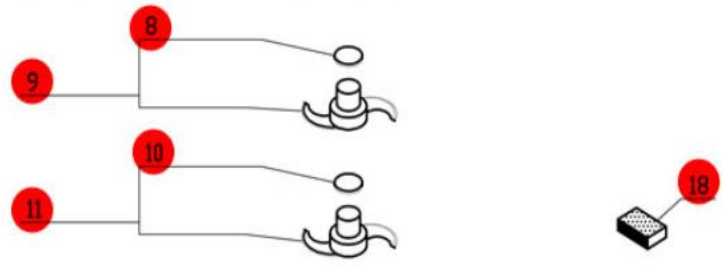

ACCESSORIES